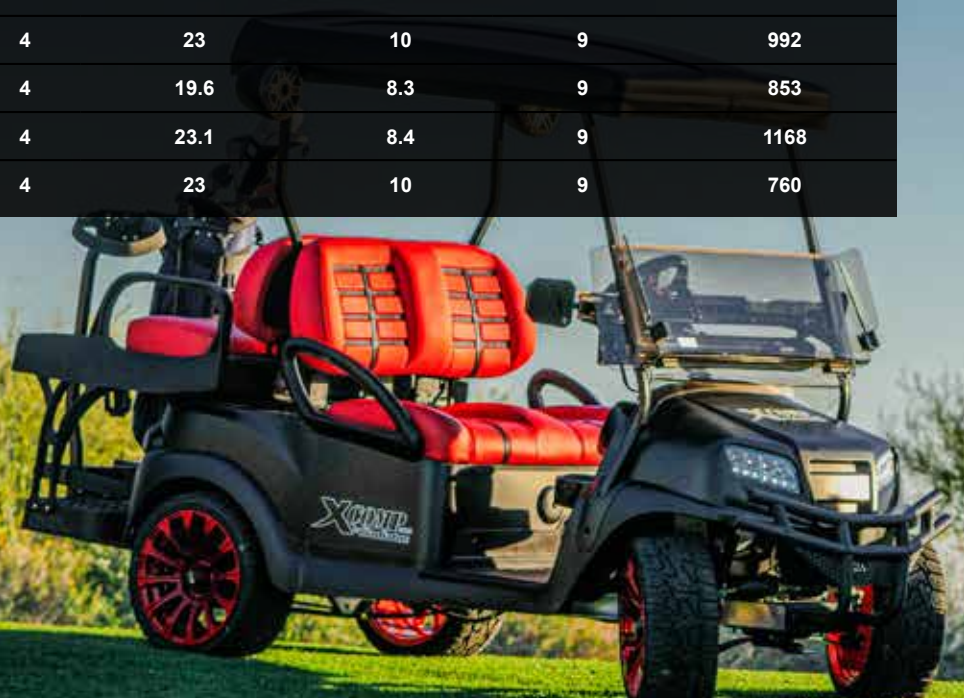

@XCOMP_TIRES

X COMP GOLF X/T

- **New leading-edge design for golf carts and built to last**
- **Go from the street to the golf course**

ECOSAFE

Tire Size	Speed Symbol	Ply	Overall Diameter (IN)	Section Width (IN)	Tread Depth (32nds)	Load Capacity (S) LBS
22X11R12	J	4	22	11.1	9	640
23X10R12	J	4	23	10	9	805
205/35R12	N	4	17.7	8.3	9	739
215/40R12	N	4	18.8	8.6	9	739
215/50R12	N	4	20.5	8.6	9	937
23X10R14	F	4	23	10	9	992
205/35R14	F	4	19.6	8.3	9	853
205/50R15	N	4	23.1	8.4	9	1168
23X10R15	J	4	23	10	9	760

COMPARISON CHART

See why the X Comp Golf X/T is the best steel-belted radial golf cart tire on the market!

Golf Cart Tire	DOT	Turf Friendly	Off-Road	Noise
 X COMP GOLF X/T				
GPLR	✓	✗	✓	LOUD
RHOX Road Hawk	✓	✓	✗	QUIET
RHOX Mojave	✓	✗	✓	LOUD
Kenda Kruzer	✓	✓	✗	QUIET
GTW Nomad	✓	✗	✓	LOUD
GTR Fusion	✓	✓	✗	QUIET

FEATURES AND BENEFITS

- ***Turf friendly design that is extremely quiet***
- ***Reduced slippage on grass and wet surfaces***
- ***Steel-belted radial construction for improved handling and performance***
- ***Excellent durability and tread life***
- ***All X Comp Golf X/T's covered by U.S. Patent No: D973,576 S***